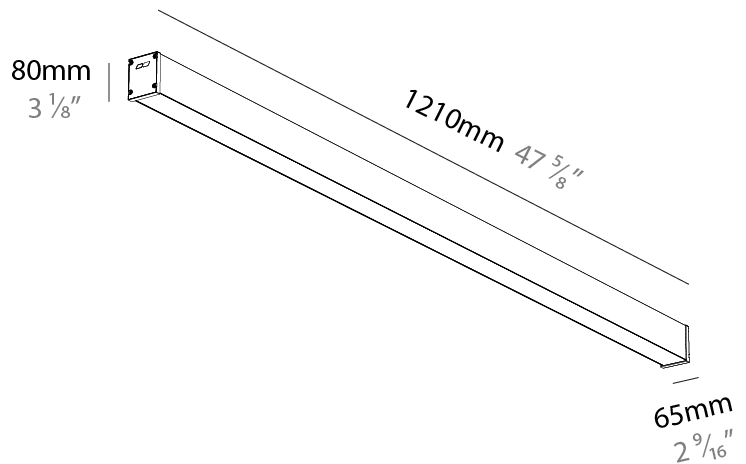

GENERAL

Series: Slider Straight IP54
Partner: Prolicht
Division: Architectural
Installation: Surface
Product Type: Linear Profiles
Mounting Location: Ceiling
Light Distribution: Direct

PHYSICAL

Shape: Rectangle
Length (mm): 1210
Length (in): 47 ⁵/₈
Width (mm): 65
Width (in): 2 ⁹/₁₆
Height (mm): 80
Height (in): 3 ¹/₈
Weight (kg): 1.660

Diffuser: [Diffuser - Opal](#), [Micro-prism](#), [Clear Micro-prism](#), [Glare Control](#), [Wallwasher Right](#), [Wallwasher Left](#), [Wallwash Double Asymmetric](#)

Fixture Finish: [SSR / BKV / CWI / CRY / HAB / UFT / ITA / RUA / FTG / MYG / LOD / PUS / FRO / FUP / KIA / POP / BLS / SPG / MEY / GOH / CHC / COM / ABZ / JAG / OBR / MOS / ROR](#)

Fixture Material: Aluminum Die Cast

ELECTRICAL

Lamp Type: LED (Zhaga Standard)
Input Wattage (W): 26
Total Output Wattage (W): 23.7
Dimming: Non-Dimmable
Driver Included: No
Driver Location: Remote
Driver Type: Constant Current - Universal
Driver Class: Class 2
Input Voltage (V): 120
Constant Current (MA): 300mA
Upon Request: DALI Dimming, MATTER Dimming

LED

Color Temperature (°K): 2700 / 3000 / 3500 / 4000
Max. Delivered Lumen (lm): 2657 - 3694
Nominal Lumen (lm): 4100 - 4280
CRI: >90 CRI
Lamp Life (hrs): 50000

OPTICAL

RATINGS AND CERTIFICATIONS

Certified By: Certified for North American Standards
IP rating: IP54