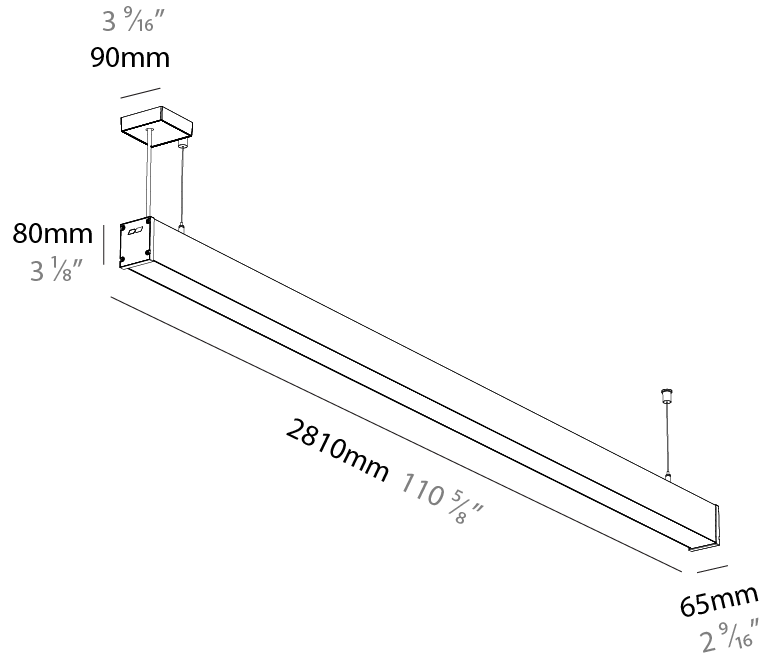

GENERAL

Series: Slider Straight IP54
Partner: Prolicht
Division: Architectural
Installation: Suspension
Product Type: Linear Profiles
Mounting Location: Ceiling
Light Distribution: Direct

PHYSICAL

Shape: Rectangle
Length (mm): 2810
Length (in): 110 ⁵/₈
Width (mm): 65
Width (in): 2 ⁹/₁₆
Height (mm): 80
Height (in): 3 ¹/₈
Weight (kg): 4.100

Diffuser: Diffuser - Opal, Micro-prism, Clear Micro-prism , Glare Control, Wallwasher Right, Wallwasher Left, Wallwash Double Asymmetric

Fixture Finish: SSR / BKV / CWI / CRY / HAB / UFT / ITA / RUA / FTG / MYG / LOD / PUS / FRO / FUP / KIA / POP / BLS / SPG / MEY / GOH / CHC / COM / ABZ / JAG / OBR / MOS / ROR

Fixture Material: Aluminum Die Cast
Cable Details: 2,000mm/78 3/4" or 6,000mm/236 1/4" Transparent Cable

ELECTRICAL

Lamp Type: LED (Zhaga Standard)
Input Wattage (W): 60
Total Output Wattage (W): 54.5
Dimming: Non-Dimmable
Driver Included: No
Driver Location: Remote
Driver Class: Class 2
Input Voltage (V): 120
Upon Request: DALI Dimming, MATTER Dimming

LED

Color Temperature (°K): 2700 / 3000 / 3500 / 4000
Max. Delivered Lumen (lm): 6195 - 8613
Nominal Lumen (lm): 9560 - 9980
CRI: >90 CRI
Lamp Life (hrs): 50000

OPTICAL

RATINGS AND CERTIFICATIONS

Certified By: Certified for North American Standards
IP rating: IP54